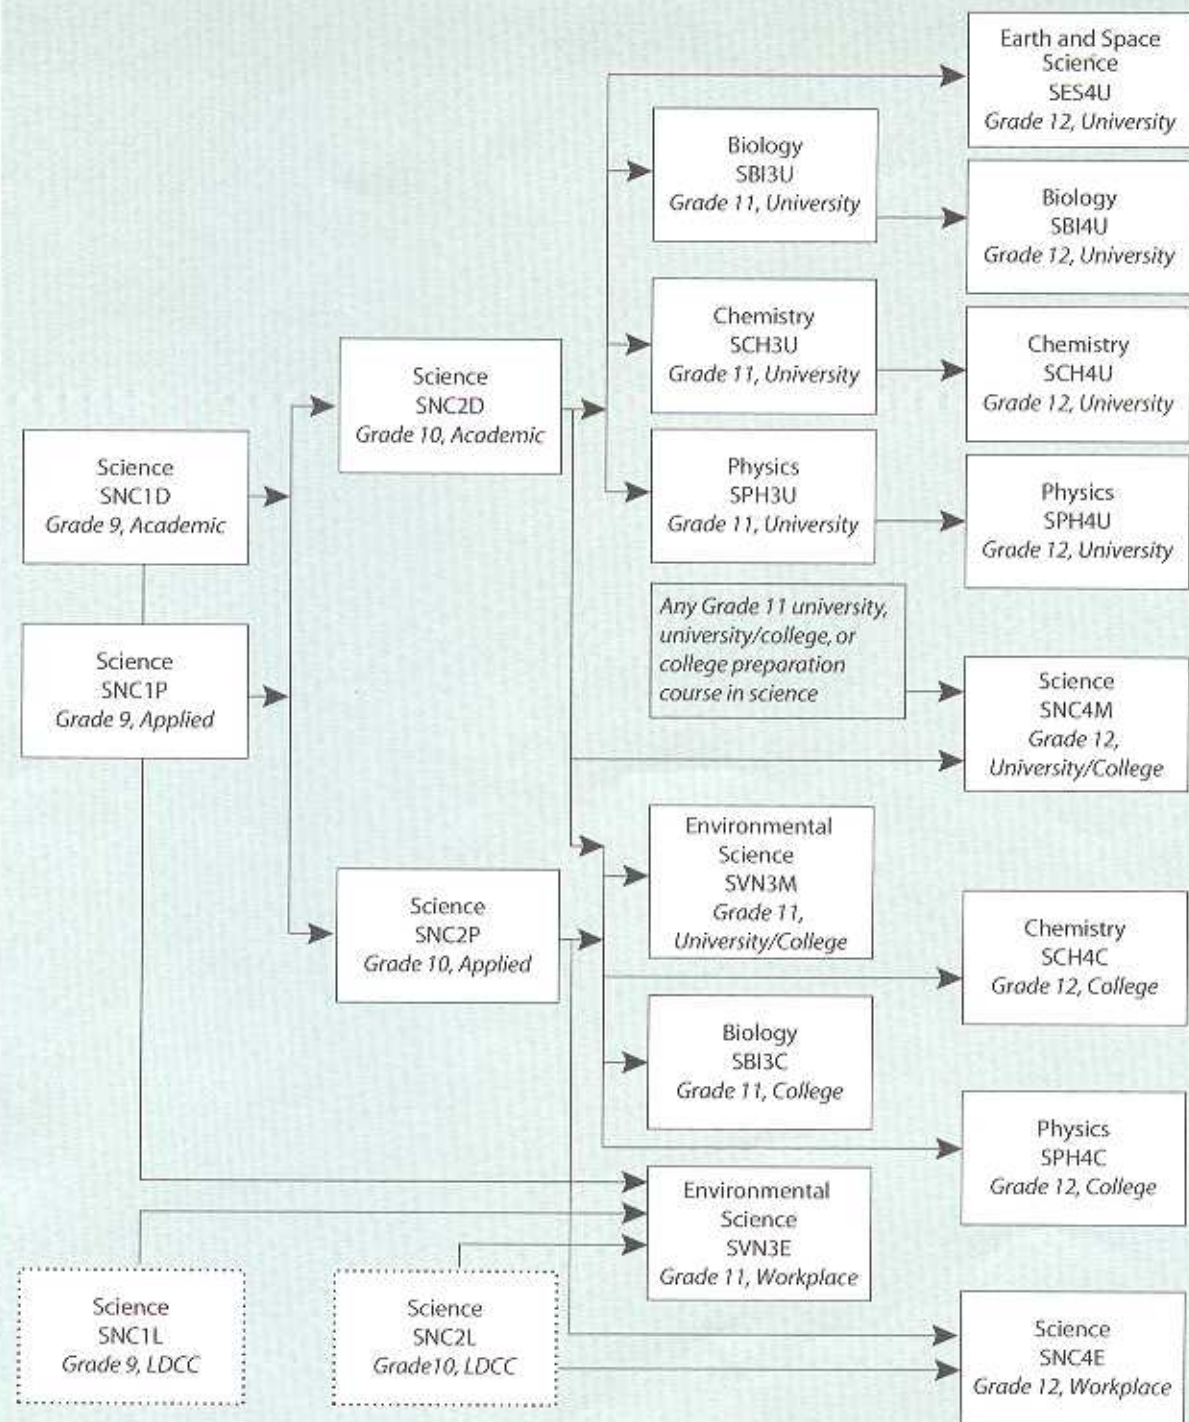

Prerequisite Chart - Science

Prerequisite Chart for Science, Grades 9–12

This chart maps out all the courses in the discipline and shows the links between courses and the prerequisites for them. It does not attempt to depict all possible movements from course to course.

Note: Dotted lines represent locally developed compulsory credit courses (LDCCs), which are not outlined in this curriculum document.